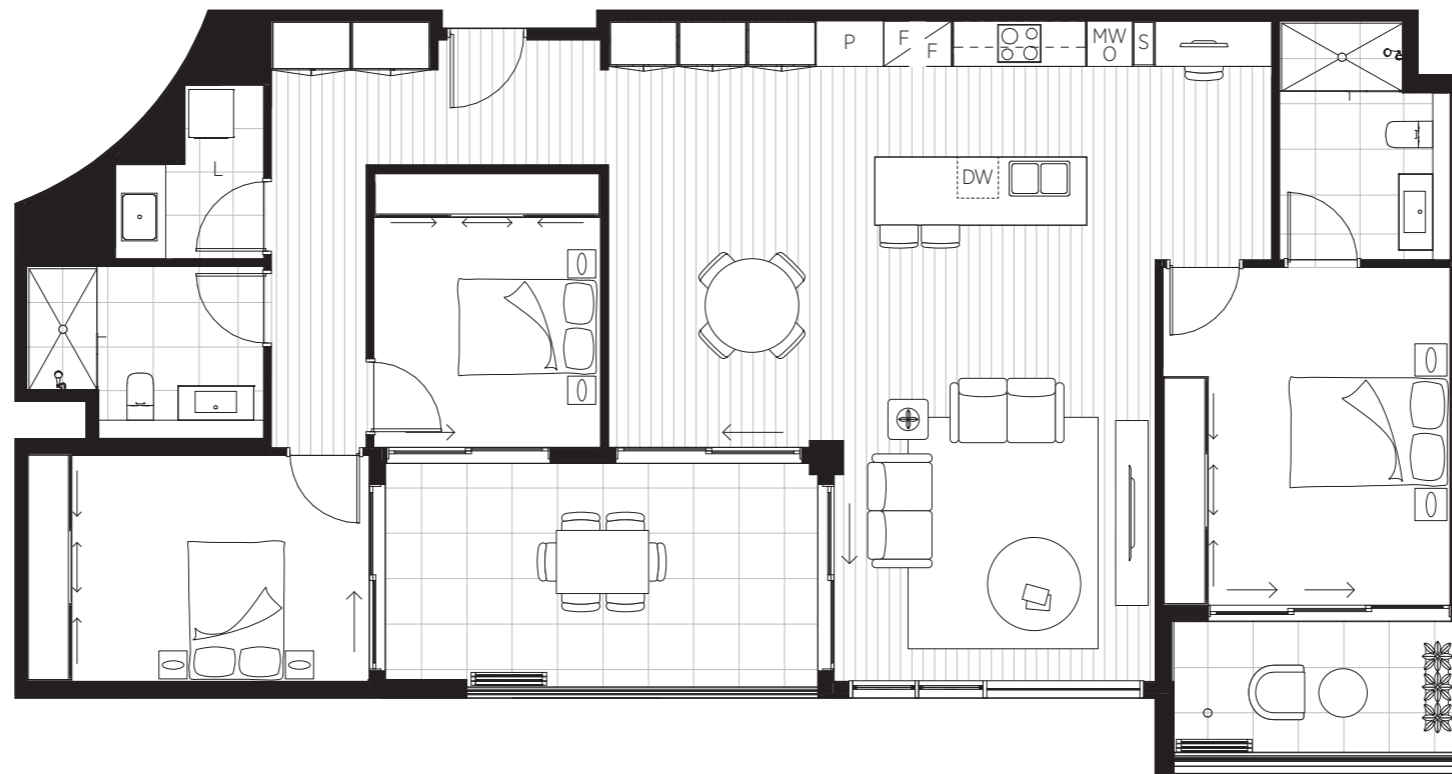

Apartment G08

Internal: 83.4m² External: 30.5m² **Total: 113.9m²**

0M Scale 1:100 5M

Europa on Alma is currently under development. These plans are provided for illustrative purposes and changes may be made during development.

Apartment 308

Internal: 144.3m² External: 25.6m² **Total: 169.9m²**

0M Scale 1:100 5M

Europa on Alma is currently under development. These plans are provided for illustrative purposes and changes may be made during development.

Apartment 315

Internal: 136.4m² External: 34.6m² **Total: 171m²**
Colour scheme: Fitzroy

0M Scale 1:100 5M

Europa on Alma is currently under development. These plans are provided for illustrative purposes and changes may be made during development.