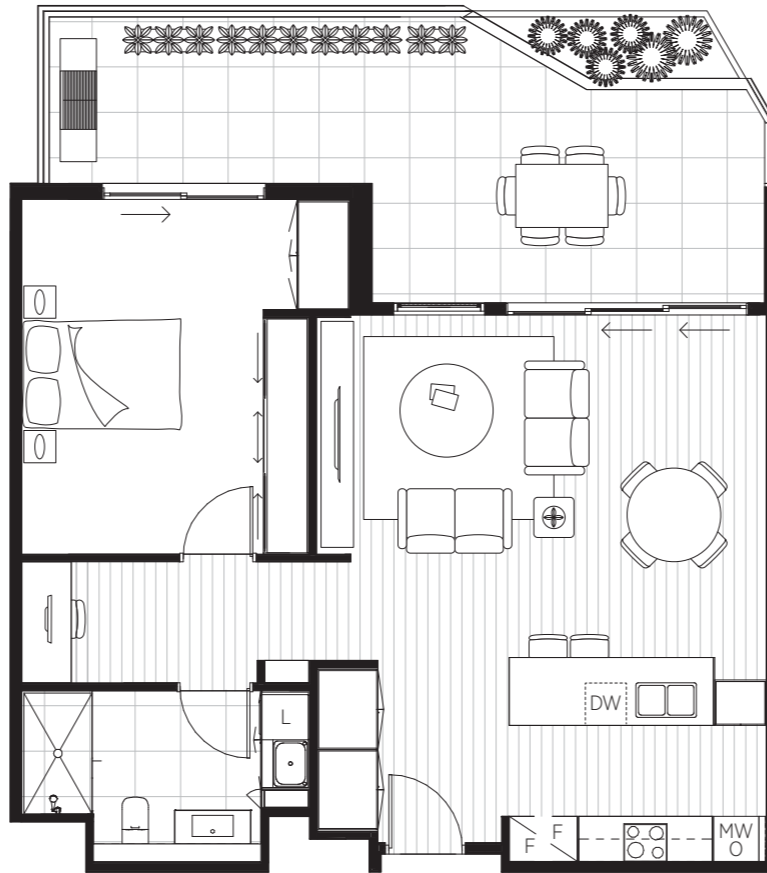

Apartment G08

Internal: 83.4m² External: 30.5m² **Total: 113.9m²**

0M Scale 1:100 5M

Europa on Alma is currently under development. These plans are provided for illustrative purposes and changes may be made during development.

Apartment 308

Internal: 144.3m² External: 25.6m² **Total: 169.9m²**

0M Scale 1:100 5M

Europa on Alma is currently under development. These plans are provided for illustrative purposes and changes may be made during development.

Apartment 315

Internal: 136.4m² External: 34.6m² **Total: 171m²**
Colour scheme: Fitzroy

0M Scale 1:100 5M

Europa on Alma is currently under development. These plans are provided for illustrative purposes and changes may be made during development.