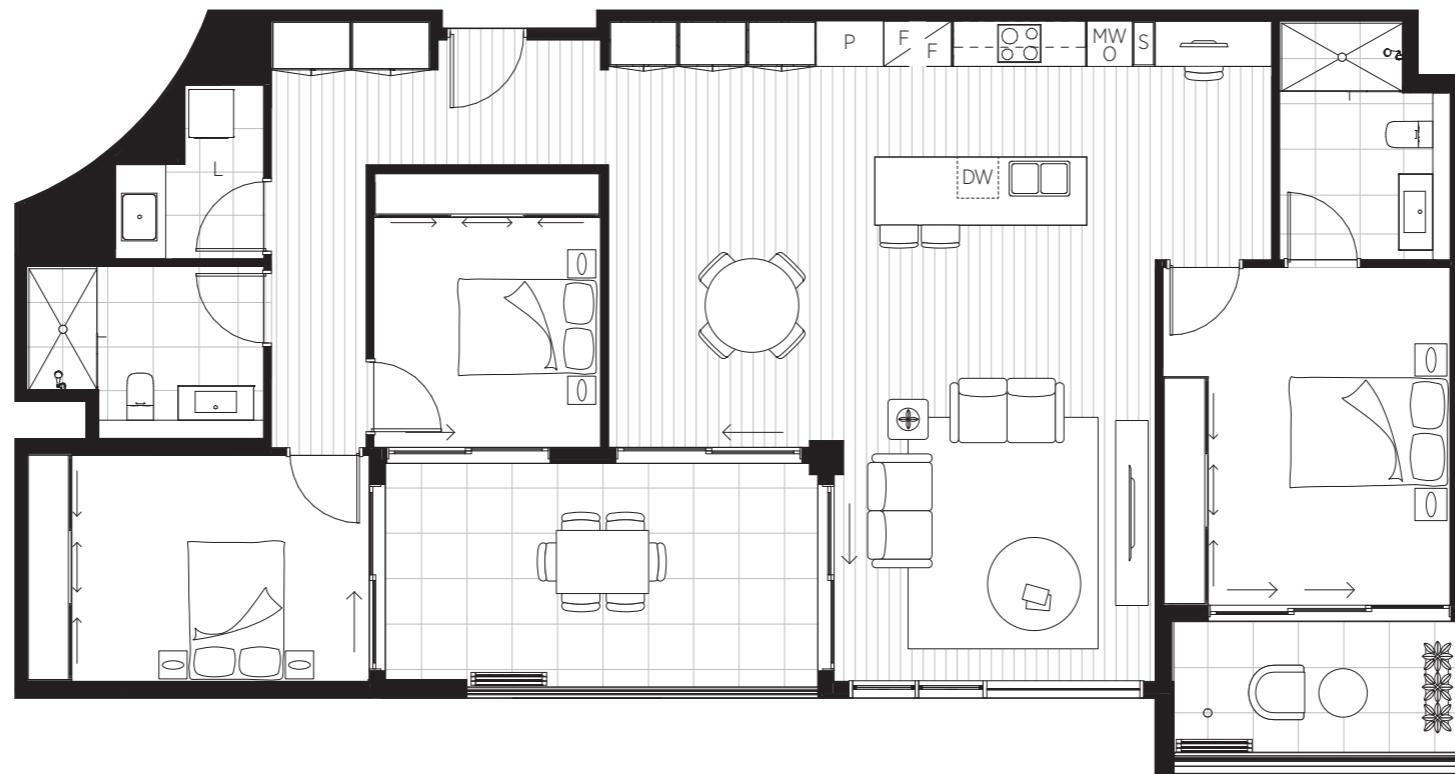

Apartment G08

Internal: 83.4m² External: 30.5m² **Total: 113.9m²**

0M Scale 1:100 5M

Europa on Alma is currently under development. These plans are provided for illustrative purposes and changes may be made during development.

Apartment 308

Internal: 144.3m² External: 25.6m² **Total: 169.9m²**

0M Scale 1:100 5M

Europa on Alma is currently under development. These plans are provided for illustrative purposes and changes may be made during development.

Apartment 316

Internal: 106.8m² External: 26.5m² **Total: 133.3m²**

0M Scale 1:100 5M

Europa on Alma is currently under development. These plans are provided for illustrative purposes and changes may be made during development.