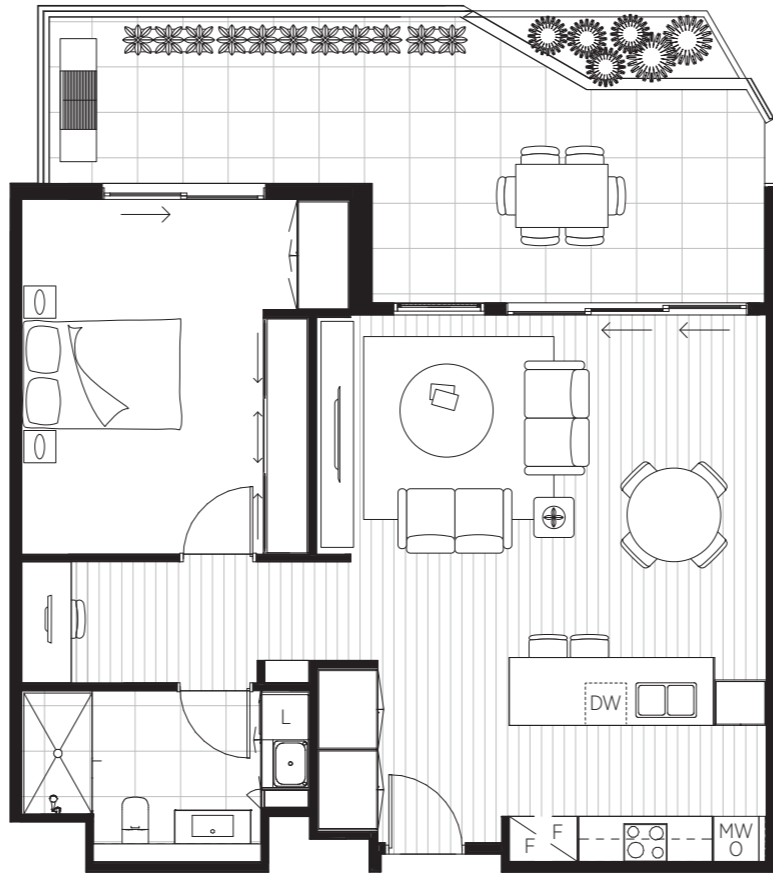

Apartment G08

Internal: 83.4m² External: 30.5m² **Total: 113.9m²**

0M Scale 1:100 5M

Europa on Alma is currently under development. These plans are provided for illustrative purposes and changes may be made during development.

Apartment 308

Internal: 144.3m² External: 25.6m² **Total: 169.9m²**

0M Scale 1:100 5M

Europa on Alma is currently under development. These plans are provided for illustrative purposes and changes may be made during development.

Apartment 316

Internal: 106.8m² External: 26.5m² **Total: 133.3m²**

0M Scale 1:100 5M

Europa on Alma is currently under development. These plans are provided for illustrative purposes and changes may be made during development.